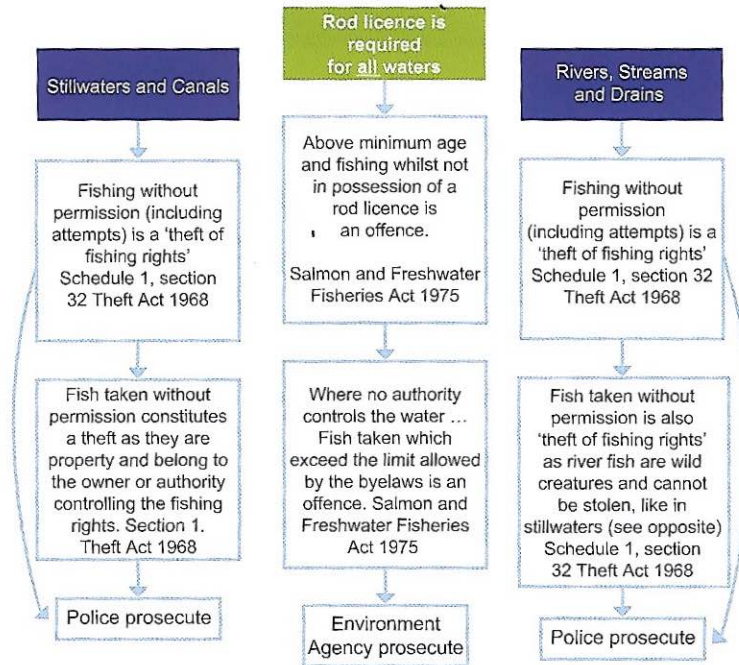

## REPORT OF ILLEGAL FISHING

Call the **Environment Agency**  
on **0800 80 70 60**  
or the **Police** on **101**  
for crime in progress call **999**